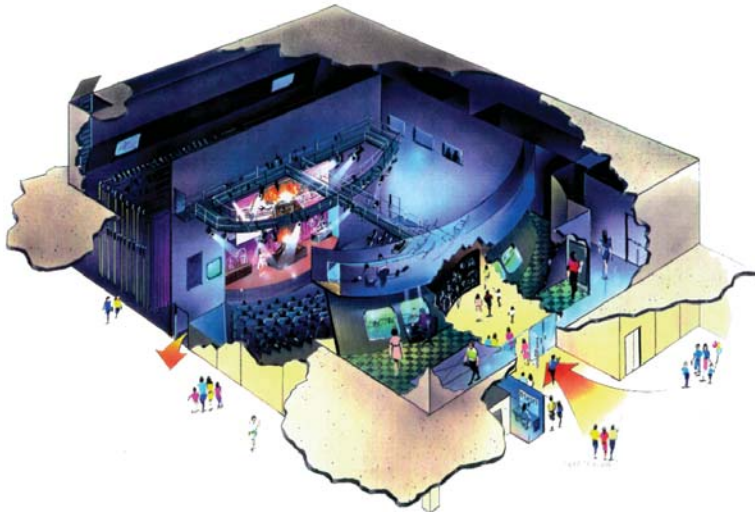

the ITEC SOLUTION

Client

The National Science Center's
Fort Discovery

Scope of Work

To design and produce an entertaining multi-media film experience for an innovative, "hands-on" science center that invites guests to learn and interact with technologies involved with communications, electronics, automation and computers.

Challenges

- To design and produce an immersive film experience involving numerous special effects.
- To create an entertaining yet motivational experience with the aim of inspiring the younger generation to view science and its applications as opportunities for the future.

The ITEC Solution

ITEC applied their expertise in producing themed entertainment experiences for amusement parks and attractions to integrate the creative design and show technologies for this multimedia guest experience.

As Executive Producer, ITEC designed the theater; scripted and provided storyboards for the film; and fabricated and installed the