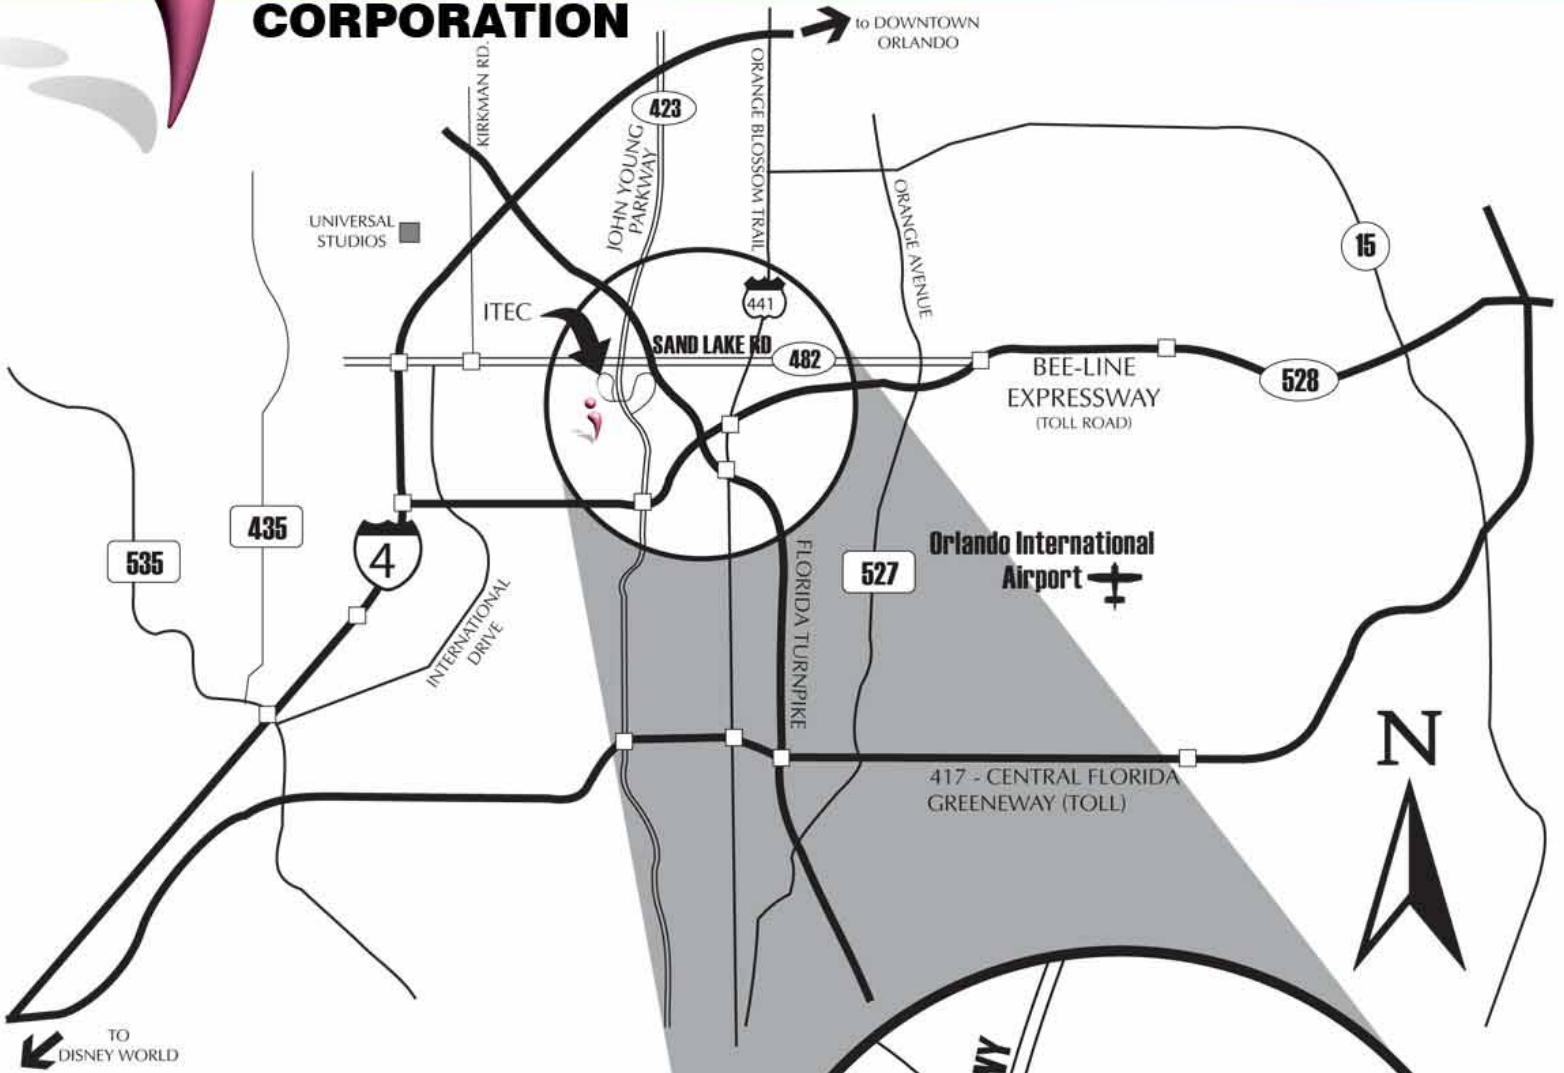

ITEC[®]

ENTERTAINMENT CORPORATION

TO DISNEY WORLD

ITEC

ITEC ENTERTAINMENT CORPORATION

8544 Commodity Circle
Orlando, FL 32819

Phone: 407.226.0200
Fax: 407.226.0201

Email: productionsinfo@itec.com
www.itec.com