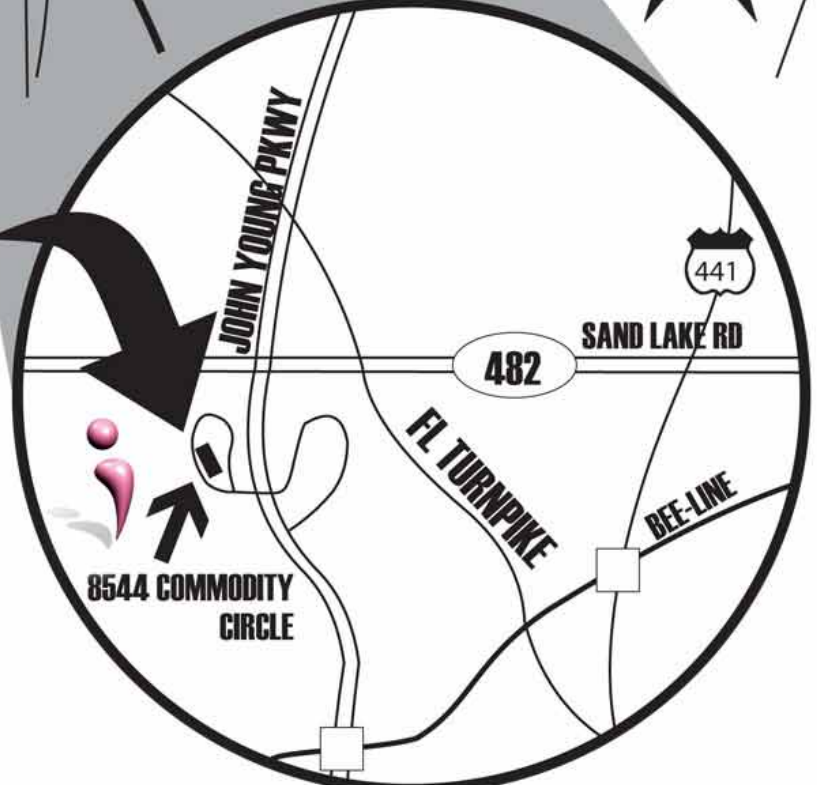

ITEC[®]

ENTERTAINMENT CORPORATION

TO DISNEY WORLD

ITEC

ITEC ENTERTAINMENT CORPORATION

8544 Commodity Circle
Orlando, FL 32819

Phone: 407.226.0200
Fax: 407.226.0201

Email: productionsinfo@itec.com
www.itec.com