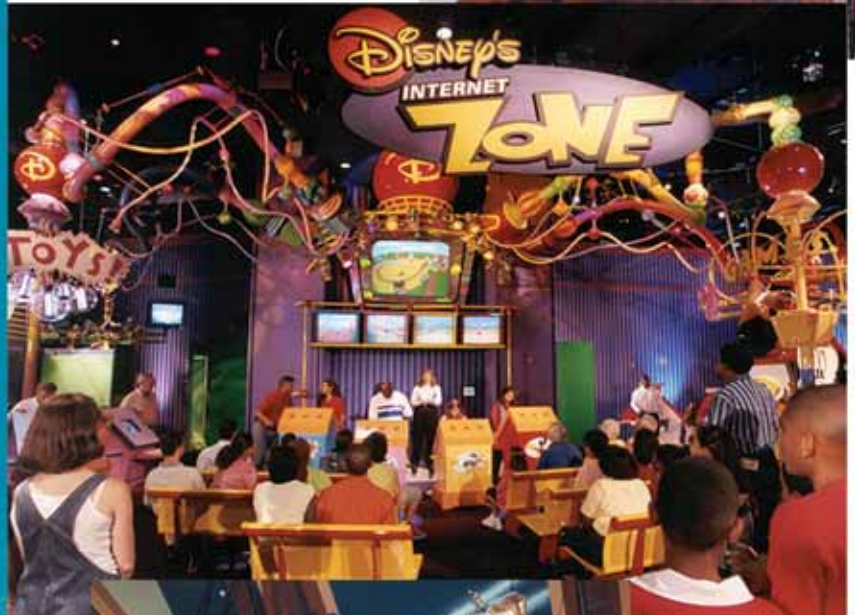

Bob Marley - A Tribute to Freedom at Universal's CityWalk ▶

Disney's Internet Zone