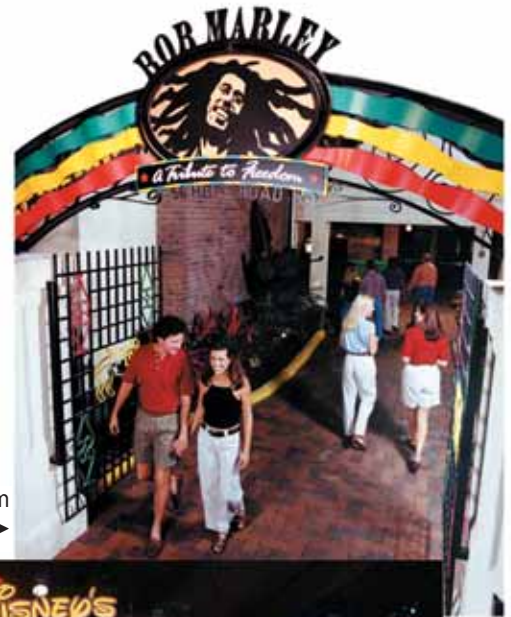

SERVICES INCLUDE:

- Site Design
- Facility Design
- Show/Entertainment Design
- Ride Design
- Retail Design
- Exhibit Design
- Food Service Design

PROJECTS:

- Bob Marley - A Tribute to Freedom (Universal Studios CityWalk - Orlando, Florida)
- Euro Disney Food Carts (Disneyland Paris Resort, France)
- The Holy Land Experience (Orlando, Florida)
- Block Party Entertainment Centers (Albuquerque, New Mexico & Indianapolis, Indiana)
- World of Disney Store (Downtown Disney - Walt Disney World Resort, Florida)
- Disney's Internet Zone (EPCOT) Innovations - Walt Disney World Resort, Florida)
- Twister (Universal Studios Florida - Orlando, Florida)