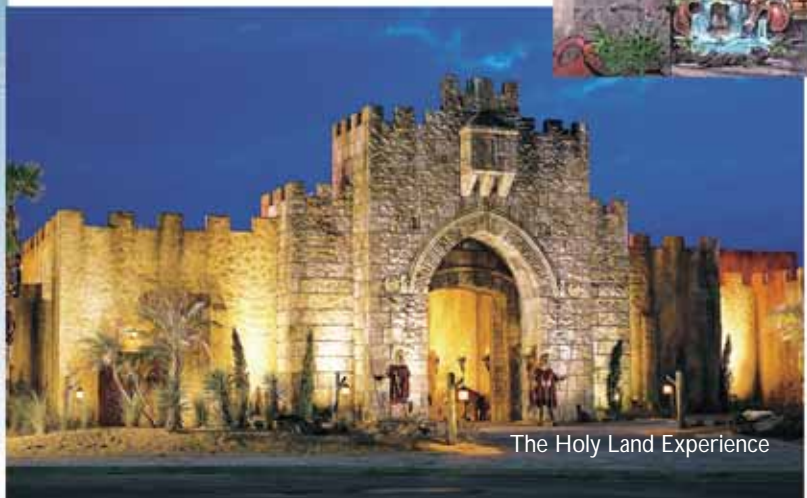

The Holy Land Experience

ITEC®
**ENTERTAINMENT
CORPORATION**

8544 Commodity Circle • Orlando, FL 32819
Phone: 407.226.0200 • Fax: 407.226.0201
www.itec.com

© 2008 - ITEC Entertainment Corporation. All rights reserved.